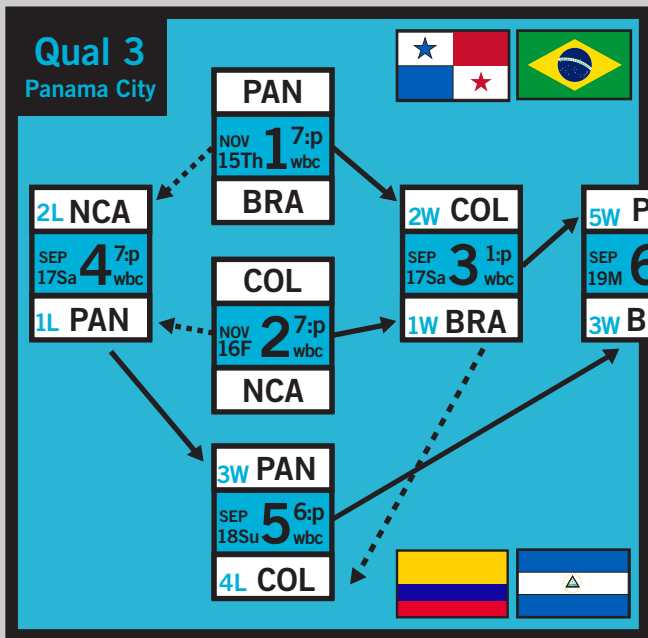

Qualifiers 3 & 4 World Baseball Classic

BRA

Winners of each Qualifier
enter Tournament

TPE

LEGEND

Winners move forward with solid arrow. —————→
Losers move backward with dashed arrow. - - - - -→

Game number's winner/loser → **4W** ← Write visiting team here
Game # → **6 8:** ← CST time, PM unless noted
Date, Day → **12W 6 8: Mlb** ← Channel
wbc - worldbaseballclassic.com
Mlb - ch412, dtv213
E - ESPN, E2 - ESPN2
Write home team here → **5W**