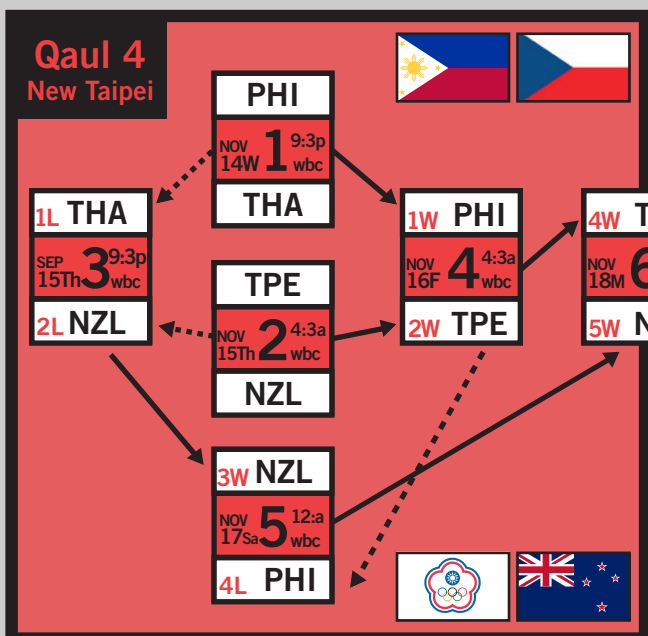

Qualifiers 3 & 4 World Baseball Classic

BRA

Winners of each Qualifier
enter Tournament

TPE

LEGEND

Winners move forward with solid arrow. —————→
Losers move backward with dashed arrow. - - - - -→

Game number's winner/loser → **4W** ← Write visiting team here
Game # → **6 8:** ← CST time, PM unless noted
Date, Day → **12W 6 8: Mlb** ← Channel
wbc - worldbaseballclassic.com
Mlb - ch412, dtv213
E - ESPN, E2 - ESPN2
Write home team here → **5W**