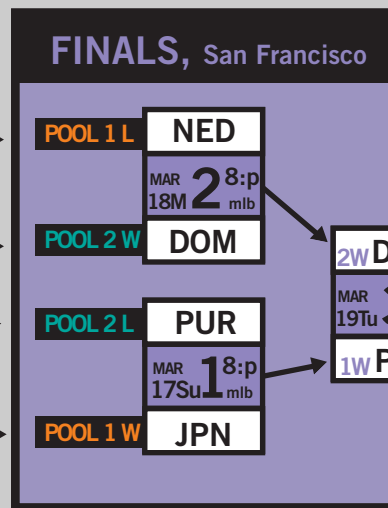

# Pools 1 & 2 + Final World Baseball Classic

\*If Japan qualifies, they play at 4:00a.

\*If USA qualifies, they play at 7:00p.

**DOMINICANA REPUBLICA  
WORLD CHAMPIONS**

**LEGEND**

Winners move forward with solid arrow. ———→  
Losers move backward with dashed arrow. - - - - -→

Game number's winner/loser → 4W ← Write visiting team here  
Game # → 12W 6 8: ← CST time, PM unless noted  
Date, Day → 12W 6 8: ← Channel  
mlb ← wbc - worldbaseballclassic.com  
← Mlb - ch412, dtv213  
← E - ESPN, E2 - ESPN2  
5W ← Write home team here