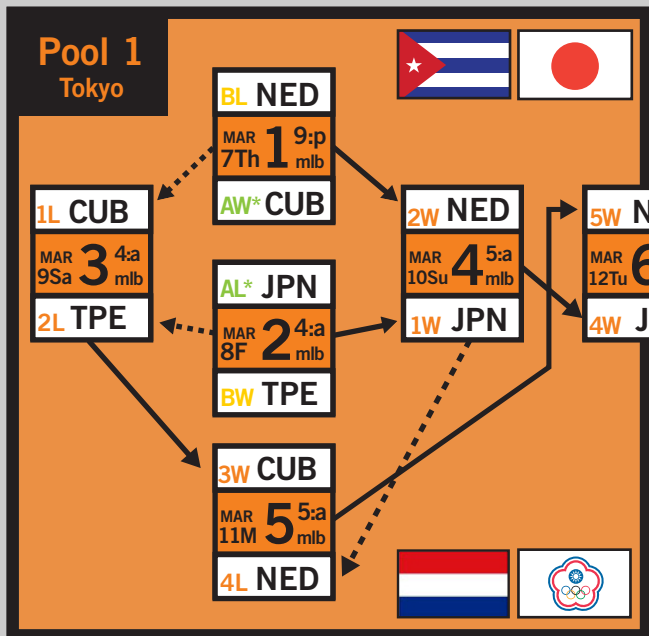

# Pools 1 & 2 + Final World Baseball Classic

\*If Japan qualifies, they play at 4:00a.

\*If USA qualifies, they play at 7:00p.

**DOMINICANA REPUBLICA  
WORLD CHAMPIONS**

**LEGEND**

Winners move forward with solid arrow. ———→  
Losers move backward with dashed arrow. - - - - -→

Game number's winner/loser → 4W ← Write visiting team here  
Game # → 12W 6 8: ← CST time, PM unless noted  
Date, Day → 12W 6 8: ← Channel  
mlb ← wbc - worldbaseballclassic.com  
← Mlb - ch412, dtv213  
← E - ESPN, E2 - ESPN2  
5W ← Write home team here