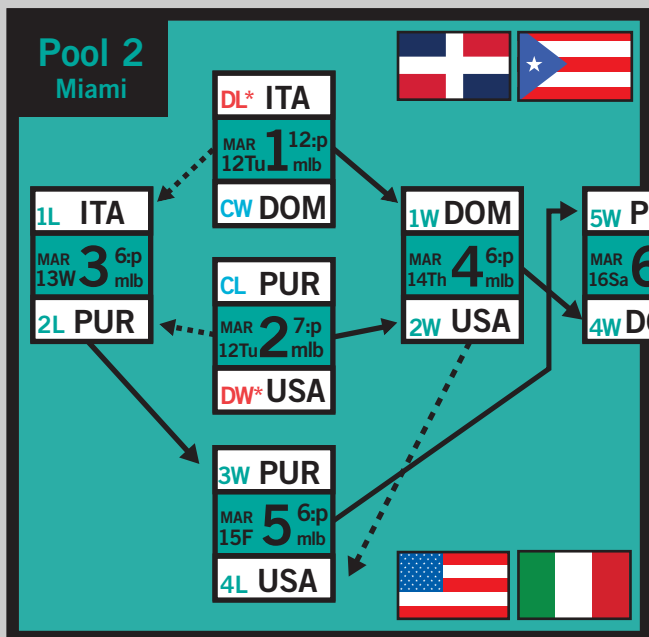

# Pools 1 & 2 + Final World Baseball Classic

\*If Japan qualifies, they play at 4:00a.

\*If USA qualifies, they play at 7:00p.

**DOMINICANA REPUBLICA  
WORLD CHAMPIONS**

**LEGEND**

Winners move forward with solid arrow. ———→  
Losers move backward with dashed arrow. - - - - -→

Game number's winner/loser → 4W ← Write visiting team here  
Game # → 12W 6 8: ← CST time, PM unless noted  
Date, Day → 12W 6 8: ← Channel  
mlb ← wbc - worldbaseballclassic.com  
← Mlb - ch412, dtv213  
← E - ESPN, E2 - ESPN2  
5W ← Write home team here