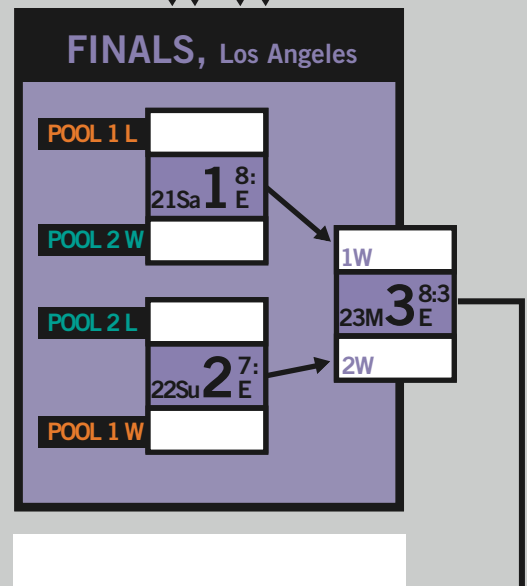

# World Baseball Classic

## LEGEND

Winners move forward with solid arrow. —→  
 Losers move backward with dashed arrow. - - -→

Game number's winner/loser → 4W ← Write visiting team here  
 Game # → 68: ← Write STL time, PM unless noted  
 Date, Day → 12R ← Channel  
 → Mlb - ch412, dtv213  
 → E - ESPN  
 → E2 - ESPN2  
 → 5W ← Write home team here