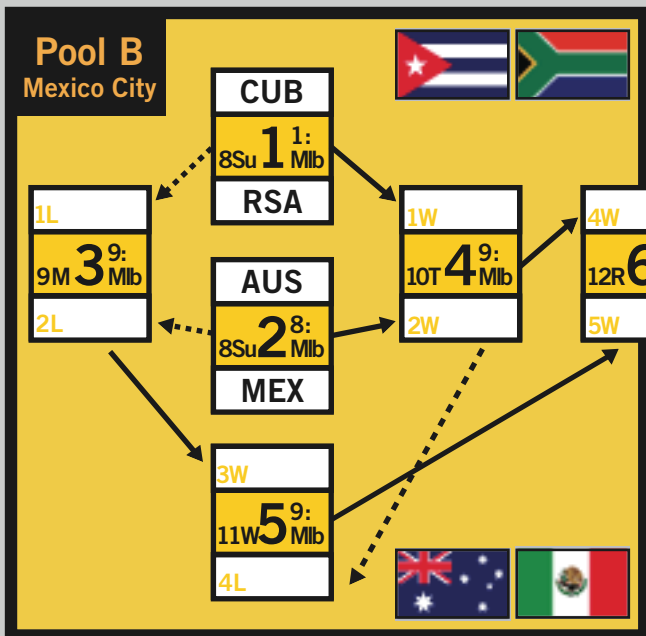

# World Baseball Classic

## LEGEND

Winners move forward with solid arrow. —→  
 Losers move backward with dashed arrow. - - -→

Game number's winner/loser → 4W ← Write visiting team here  
 Game # → 68: ← Write STL time, PM unless noted  
 Date, Day → 12R ← Channel  
 → Mlb - ch412, dtv213  
 → E - ESPN  
 → E2 - ESPN2  
 → 5W ← Write home team here