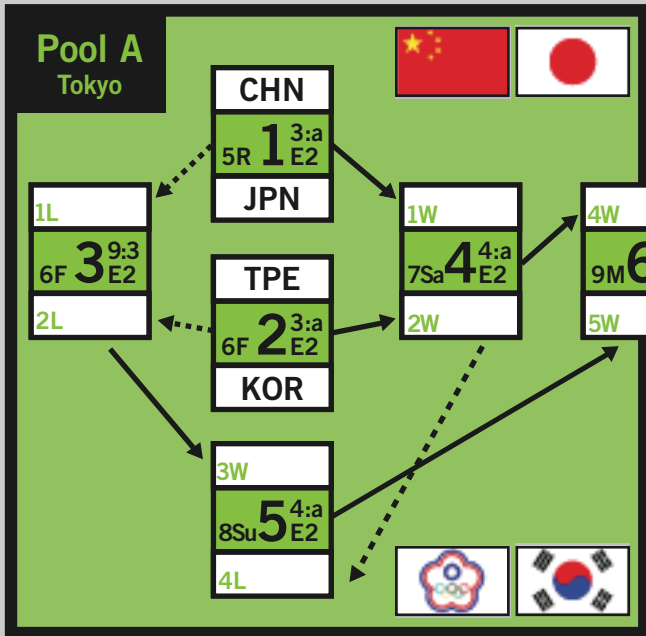

# World Baseball Classic

## LEGEND

Winners move forward with solid arrow. —→  
 Losers move backward with dashed arrow. - - -→

Game number's winner/loser → 4W ← Write visiting team here  
 Game # → 68: ← Write STL time, PM unless noted  
 Date, Day → 12R ← Channel  
 → Mlb - ch412, dtv213  
 → E - ESPN  
 → E2 - ESPN2  
 → 5W ← Write home team here