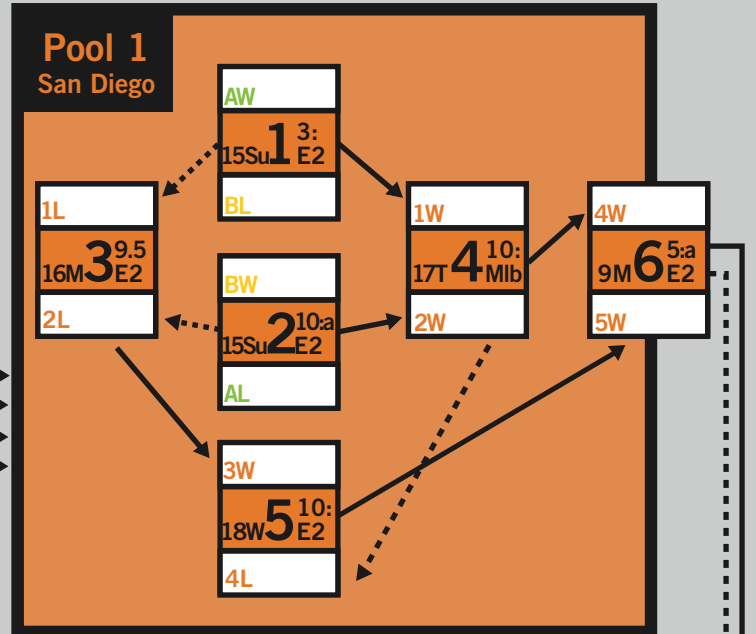

# World Baseball Classic

## LEGEND

Winners move forward with solid arrow. —→  
 Losers move backward with dashed arrow. - - -→

Game number's winner/loser → 4W ← Write visiting team here  
 Game # → 68: ← Write STL time, PM unless noted  
 Date, Day → 12R ← Channel  
 → Mlb - ch412, dtv213  
 → E - ESPN  
 → E2 - ESPN2  
 → 5W ← Write home team here