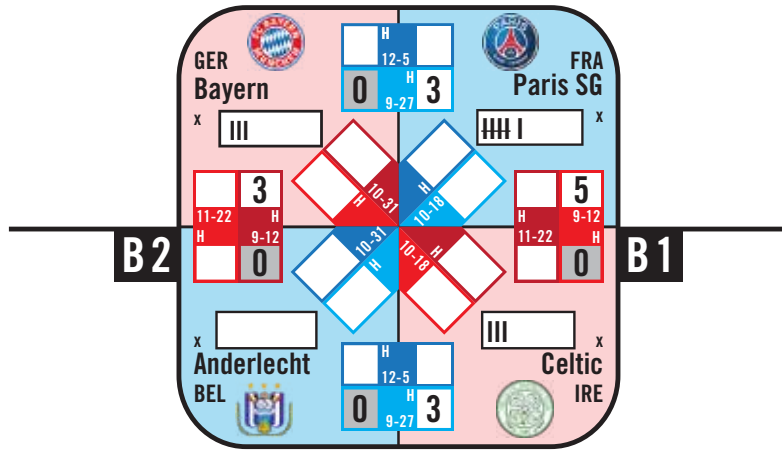

Champions League 2017 / 2018

GROUP STAGE

GROUP STAGE