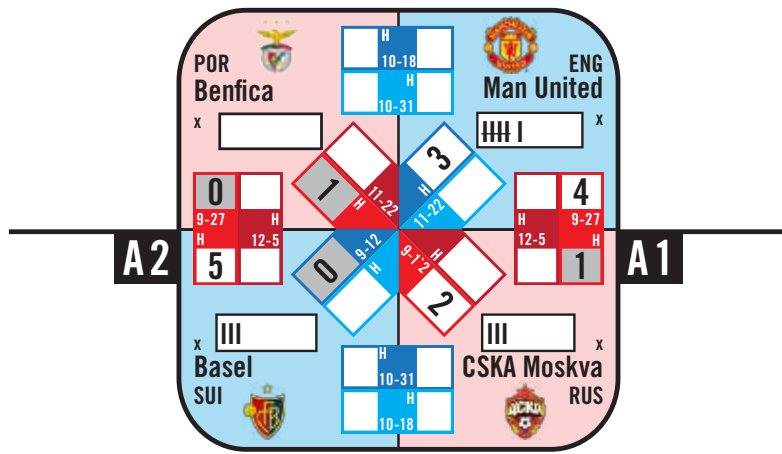

Champions League 2017 / 2018

GROUP STAGE

GROUP STAGE