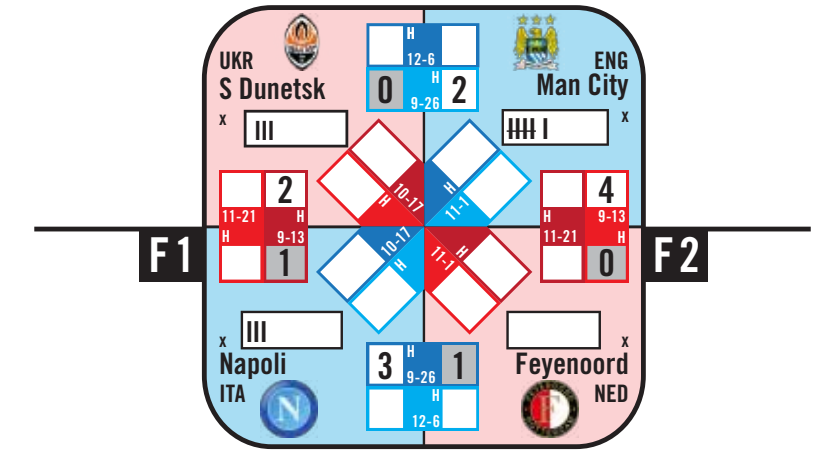

Champions League 2017 / 2018

GROUP STAGE

GROUP STAGE