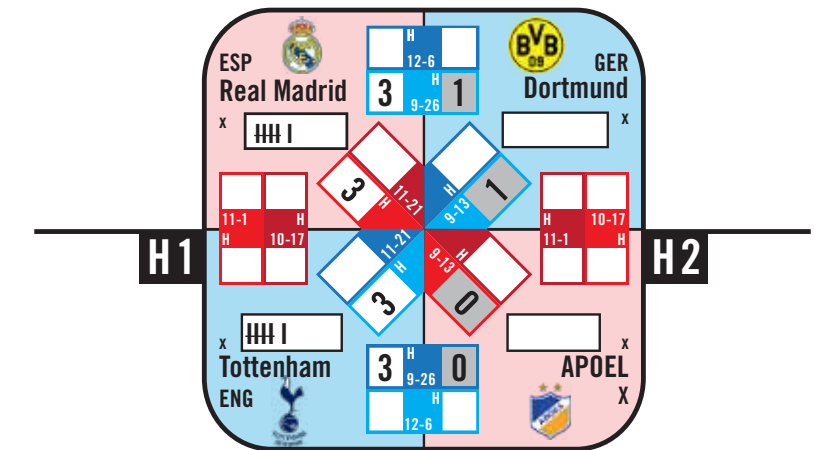

Champions League 2017 / 2018

GROUP STAGE

GROUP STAGE