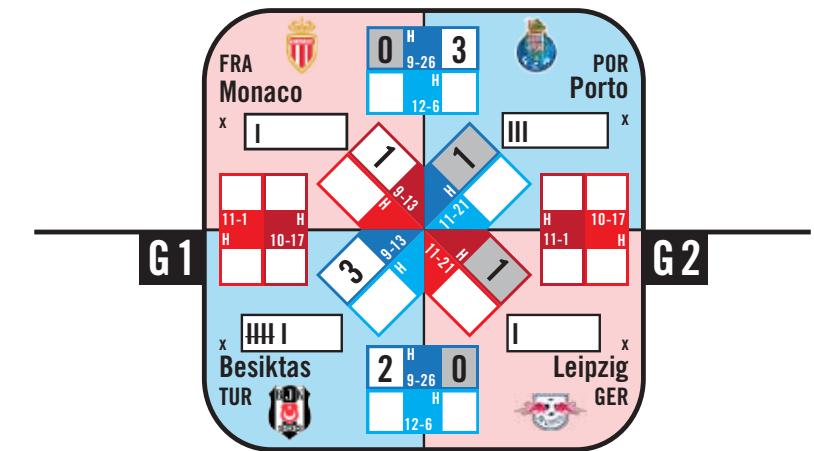

Champions League 2017 / 2018

GROUP STAGE

GROUP STAGE