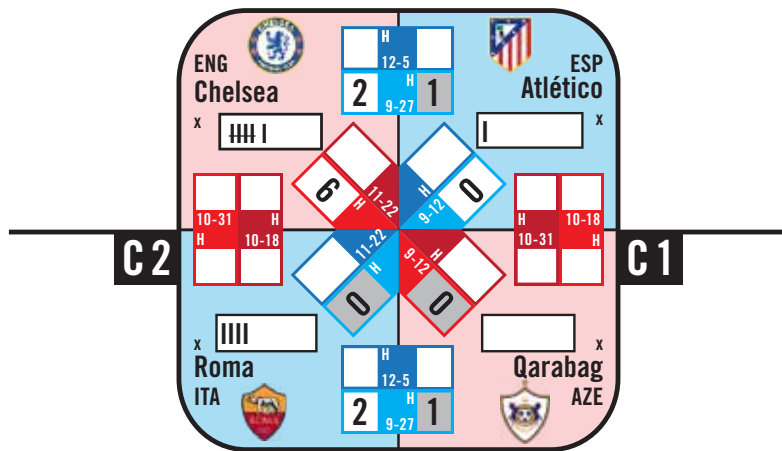

Champions League 2017 / 2018

GROUP STAGE

GROUP STAGE