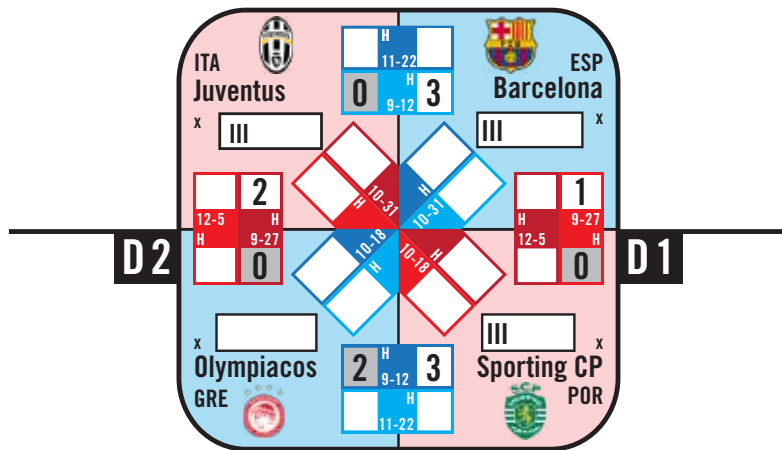

Champions League 2017 / 2018

GROUP STAGE

GROUP STAGE