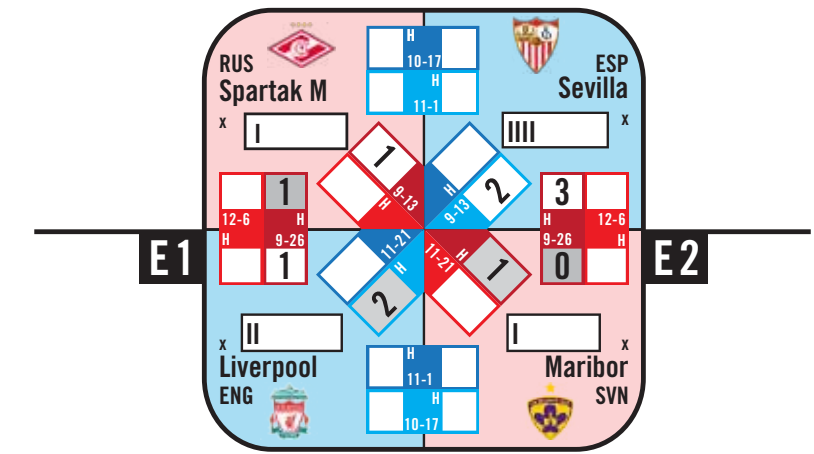

Champions League 2017 / 2018

GROUP STAGE

GROUP STAGE