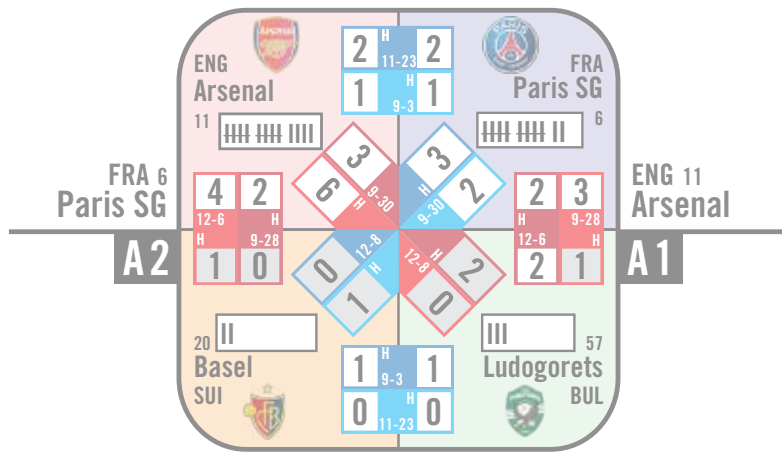

Champions League 2016 / 2017

GROUP STAGE

ROUND OF 16

ROUND OF 16

GROUP STAGE