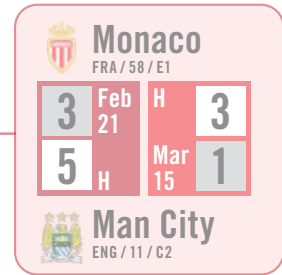

Champions League 2016 / 2017

GROUP STAGE

ROUND OF 16

ROUND OF 16

GROUP STAGE