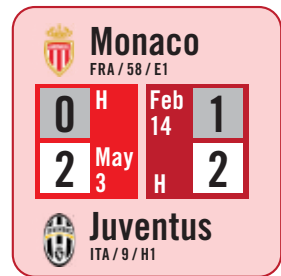

Champions League 2016 / 2017

GROUP STAGE

ROUND OF 16

ROUND OF 16

GROUP STAGE