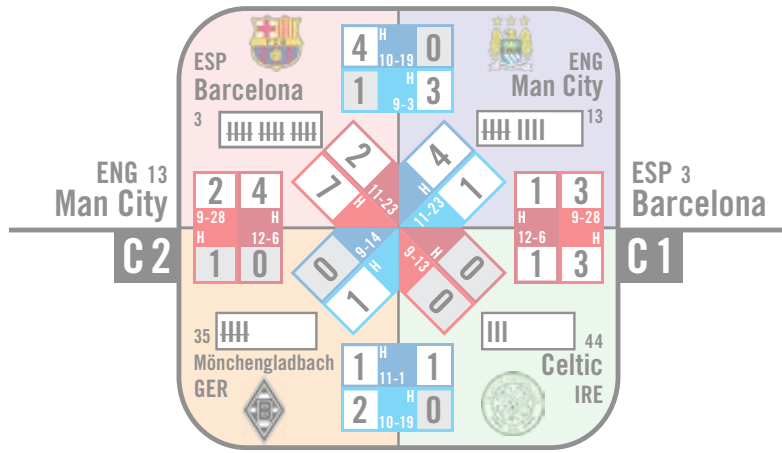

Champions League 2016 / 2017

GROUP STAGE

ROUND OF 16

ROUND OF 16

GROUP STAGE