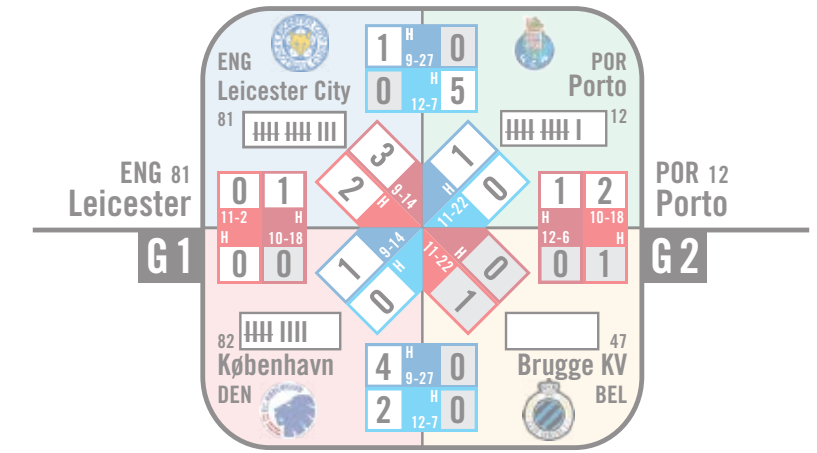

Champions League 2016 / 2017

GROUP STAGE

ROUND OF 16

ROUND OF 16

GROUP STAGE