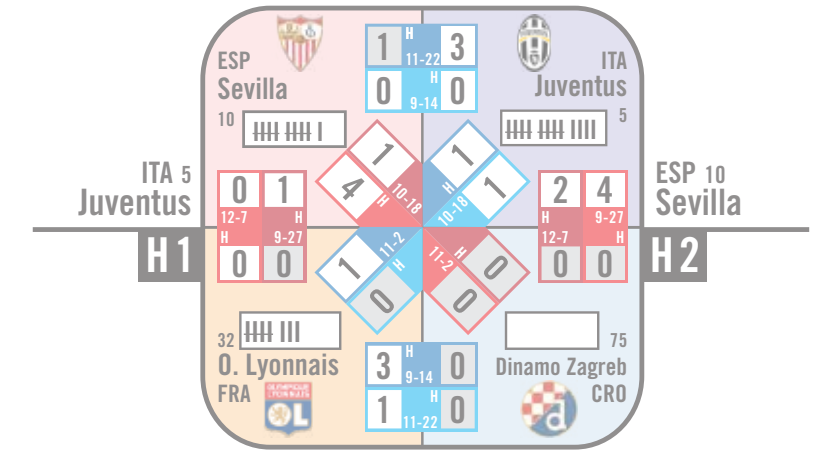

Champions League 2016 / 2017

GROUP STAGE

ROUND OF 16

ROUND OF 16

GROUP STAGE