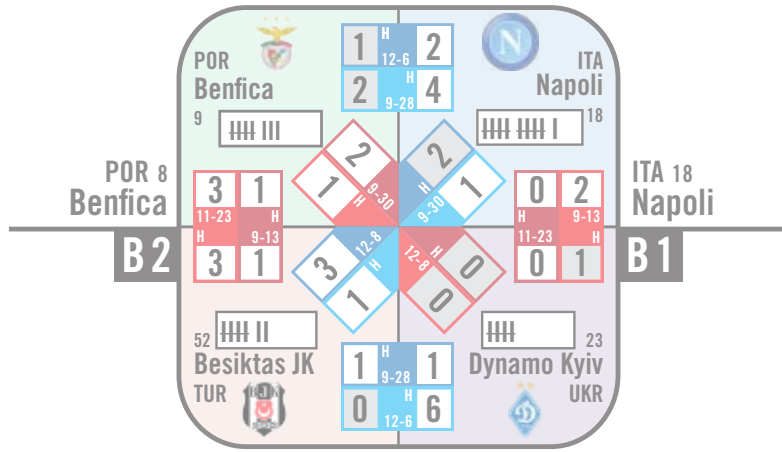

Champions League 2016 / 2017

GROUP STAGE

ROUND OF 16

ROUND OF 16

GROUP STAGE