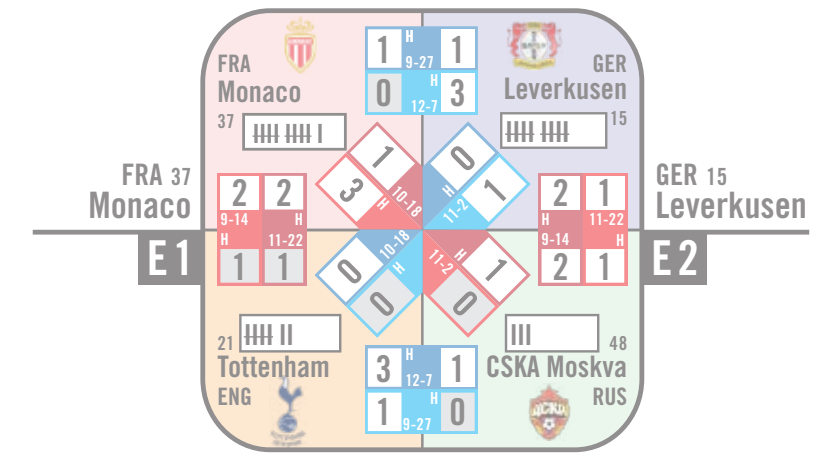

Champions League 2016 / 2017

GROUP STAGE

ROUND OF 16

ROUND OF 16

GROUP STAGE