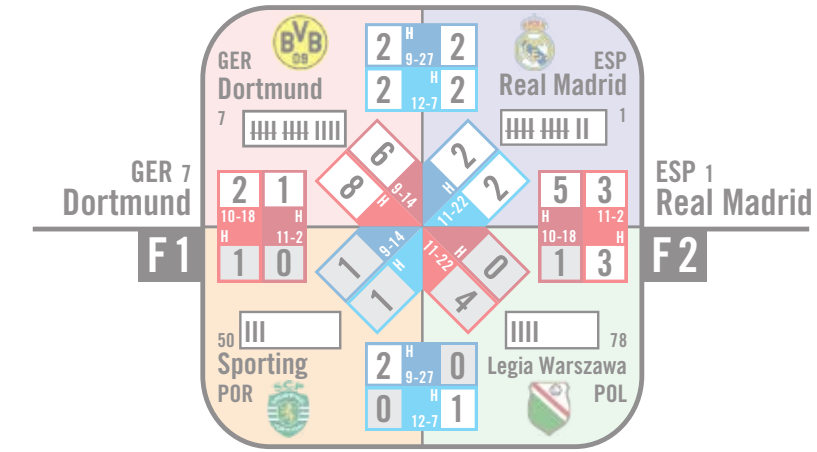

Champions League 2016 / 2017

GROUP STAGE

ROUND OF 16

ROUND OF 16

GROUP STAGE